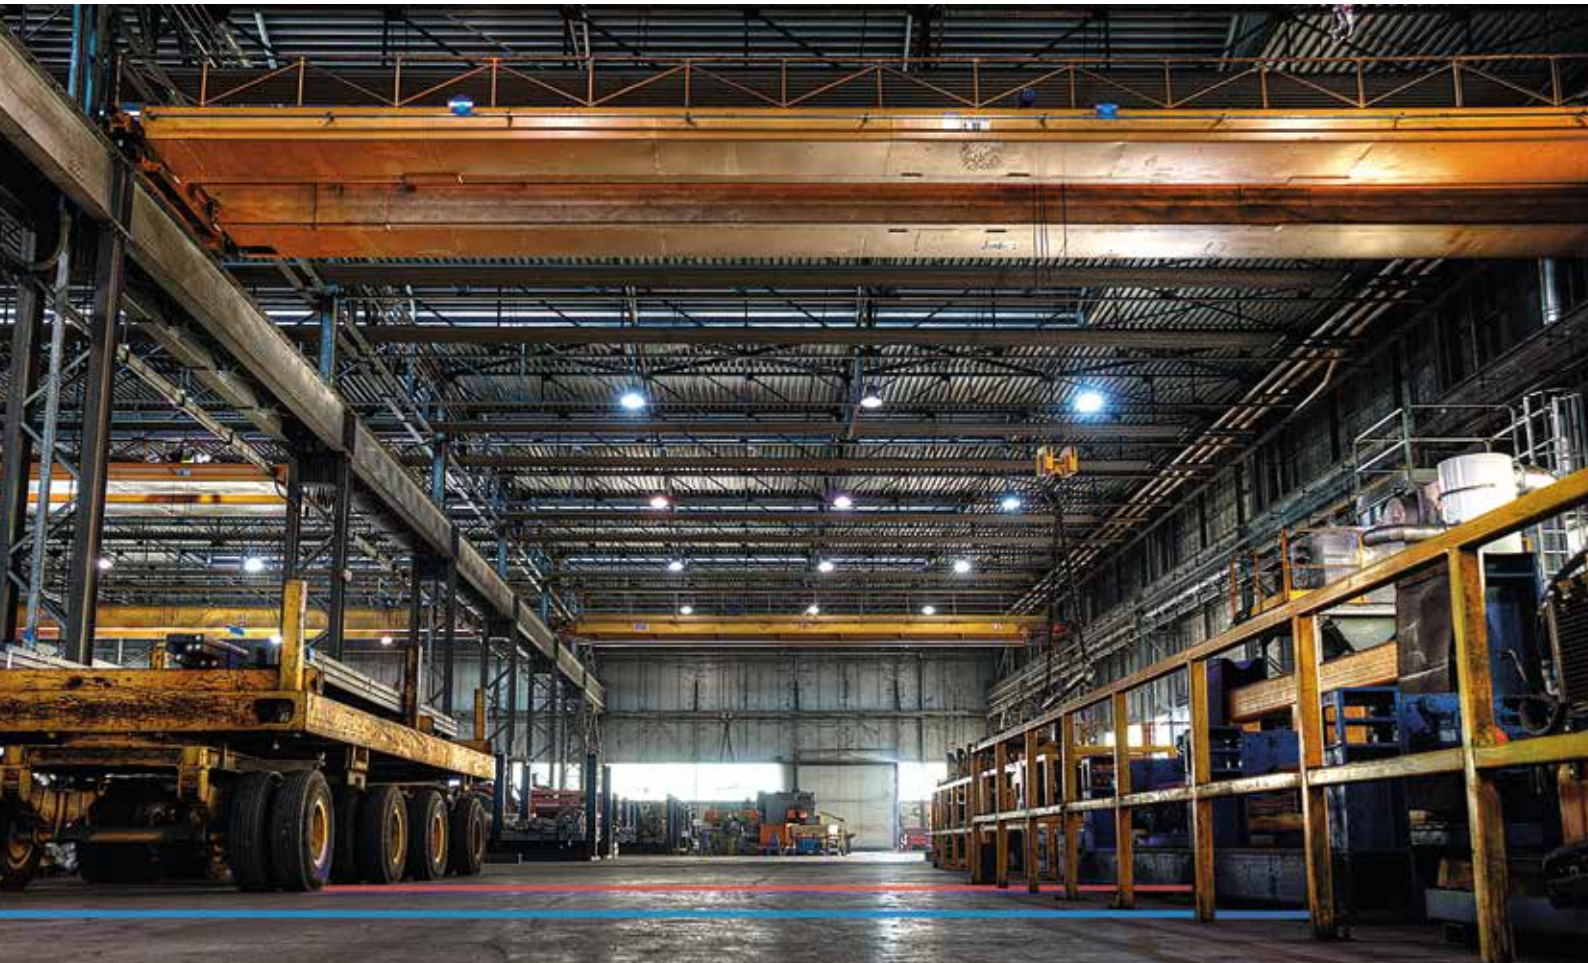

# Safety Lighting for Overhead Cranes

**PROGTECH**  
Lighting

SAFETY BAR 30 EVO  
SAFETY BAR HP  

---

*Applications*

SAFETY BAR 30 EVO BLUE

Cod. LC0125

SAFETY BAR 30 EVO RED