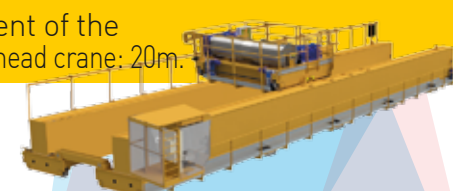

FULL HP **RED + BLUE**
8 lamps 25m

PROGTECH
Lighting