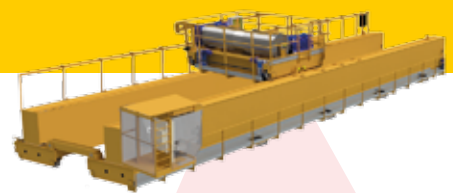

## BASIC HP 4 Safety Bar HP Forming a Square

Ex. Overhead Crane 15m height.  
Light Square of 10x10m.

BASIC HP **BLUE**

BASIC HP **RED**