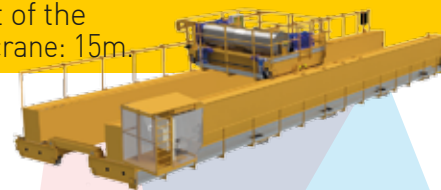

TOP 30
RED + BLUE
6 lamps 20m

FULL

6 Safety Bar 30 Evo. 4 parallel to the movement of the Overhead Crane, 2 perpendicular. Width of the overhead crane: 15m.

Ex. Overhead Crane 10m height and 15m width. Two parallel beams of light of 16m per side and two perpendicular beams of 8 meters per side.